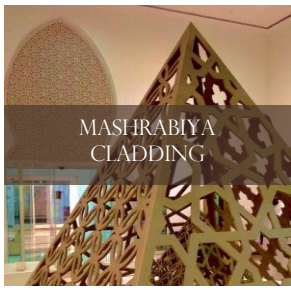

For more designs visit our website www.themashrabiya.com Or Visit our facebook.com/themashrabiya