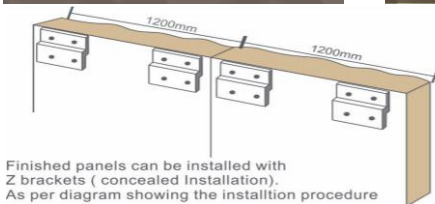

WWW3DWAVESPANEL.COM