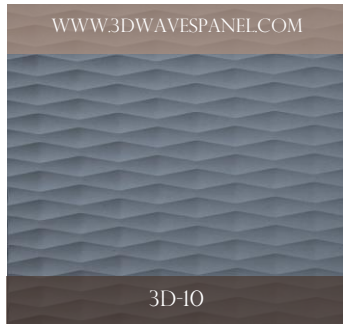

For more designs visit our website www.3dwavespanel.com Or Visit our facebook.com/3D-wave-panel

Patterns can be oriented vertically or horizontally for greater flexibility on walls and furniture.