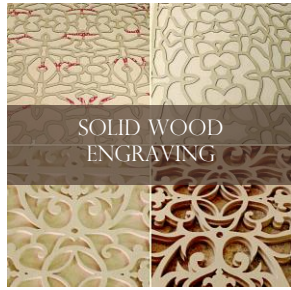

For more designs visit our website www.themashrabiya.com Or Visit our facebook.com/themashrabiya