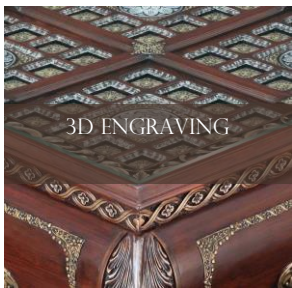

For more designs visit our website www.themashrabiya.com Or Visit our facebook.com/themashrabiya