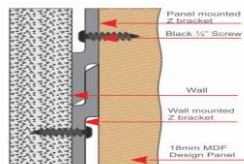

WWW3DWAVESPANEL.COM