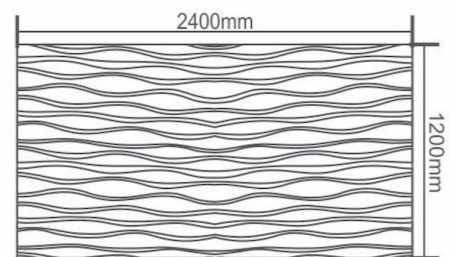

WWW3DWAVESPANEL.COM