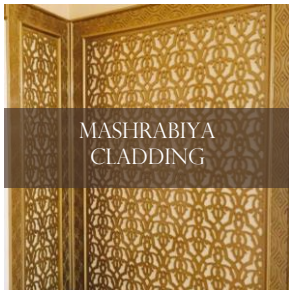

For more designs visit our website www.themashrabiya.com Or Visit our facebook.com/themashrabiya